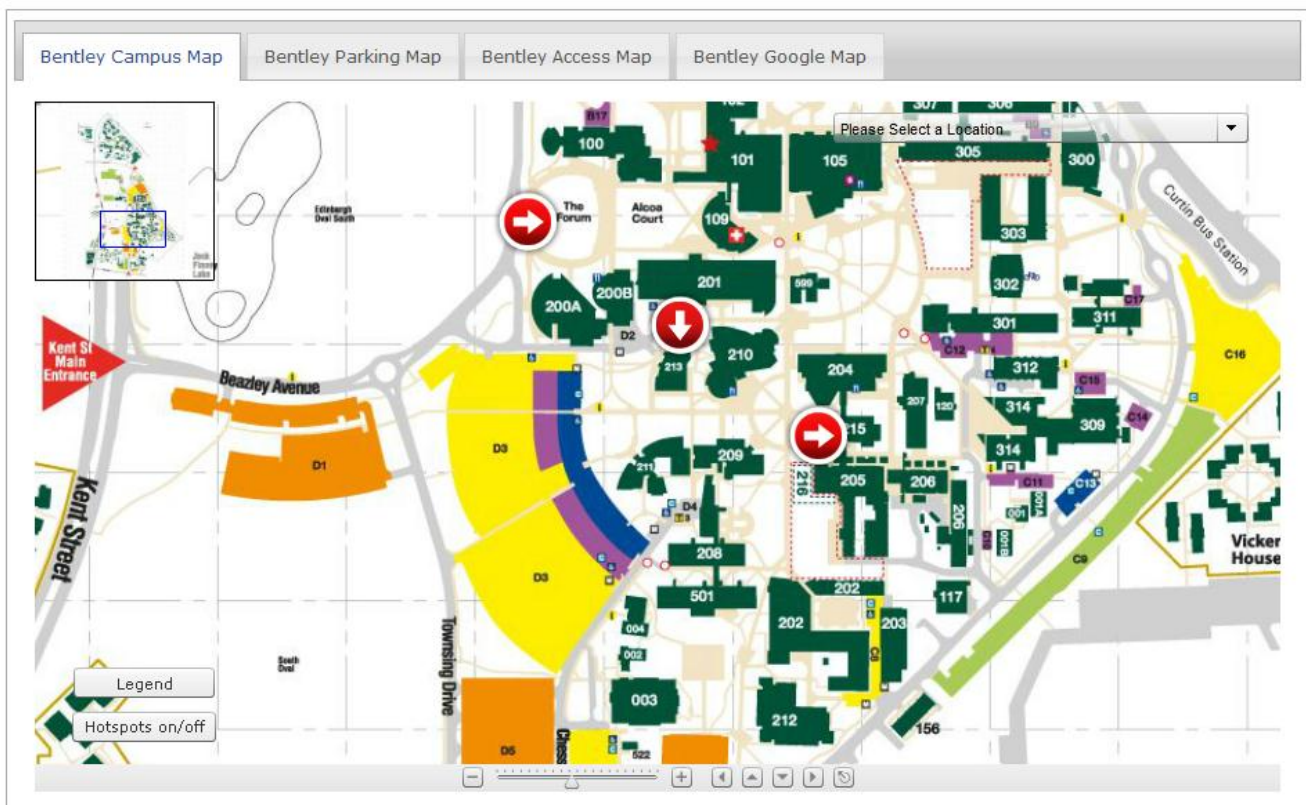

ASEA-SEC-1 CONFERENCE

GETTING TO CURTIN INFO SHEET

CURTIN - MAPS

By Car:

Free parking available in D3 Free parking in all yellow and green zones.

Directions:

- Enter from Kent St Main entrance into Beazley Ave
- Turn right at roundabout into Townsing Drive
- Turn first left into Car park D3)

By Taxi:

Taxi stand and pick up/set down located at **The Forum**

By Bus/Train:

Note: Click on google map direction links below to view route from preferred hotel to Curtin Bentley Campus. You will need to revise the departure times to suit your planned itinerary.

Goodearth Hotel <http://goo.gl/maps/NoXL2>

Ambassador Hotel <http://goo.gl/maps/RqtpE>

Alternatively, please check with your hotel concierge or visit www.transperth.wa.gov.au for a journey planner.

Please note: There are currently some maintenance works taking place between Car park D3 and Building 213 so please take alternative walking paths.